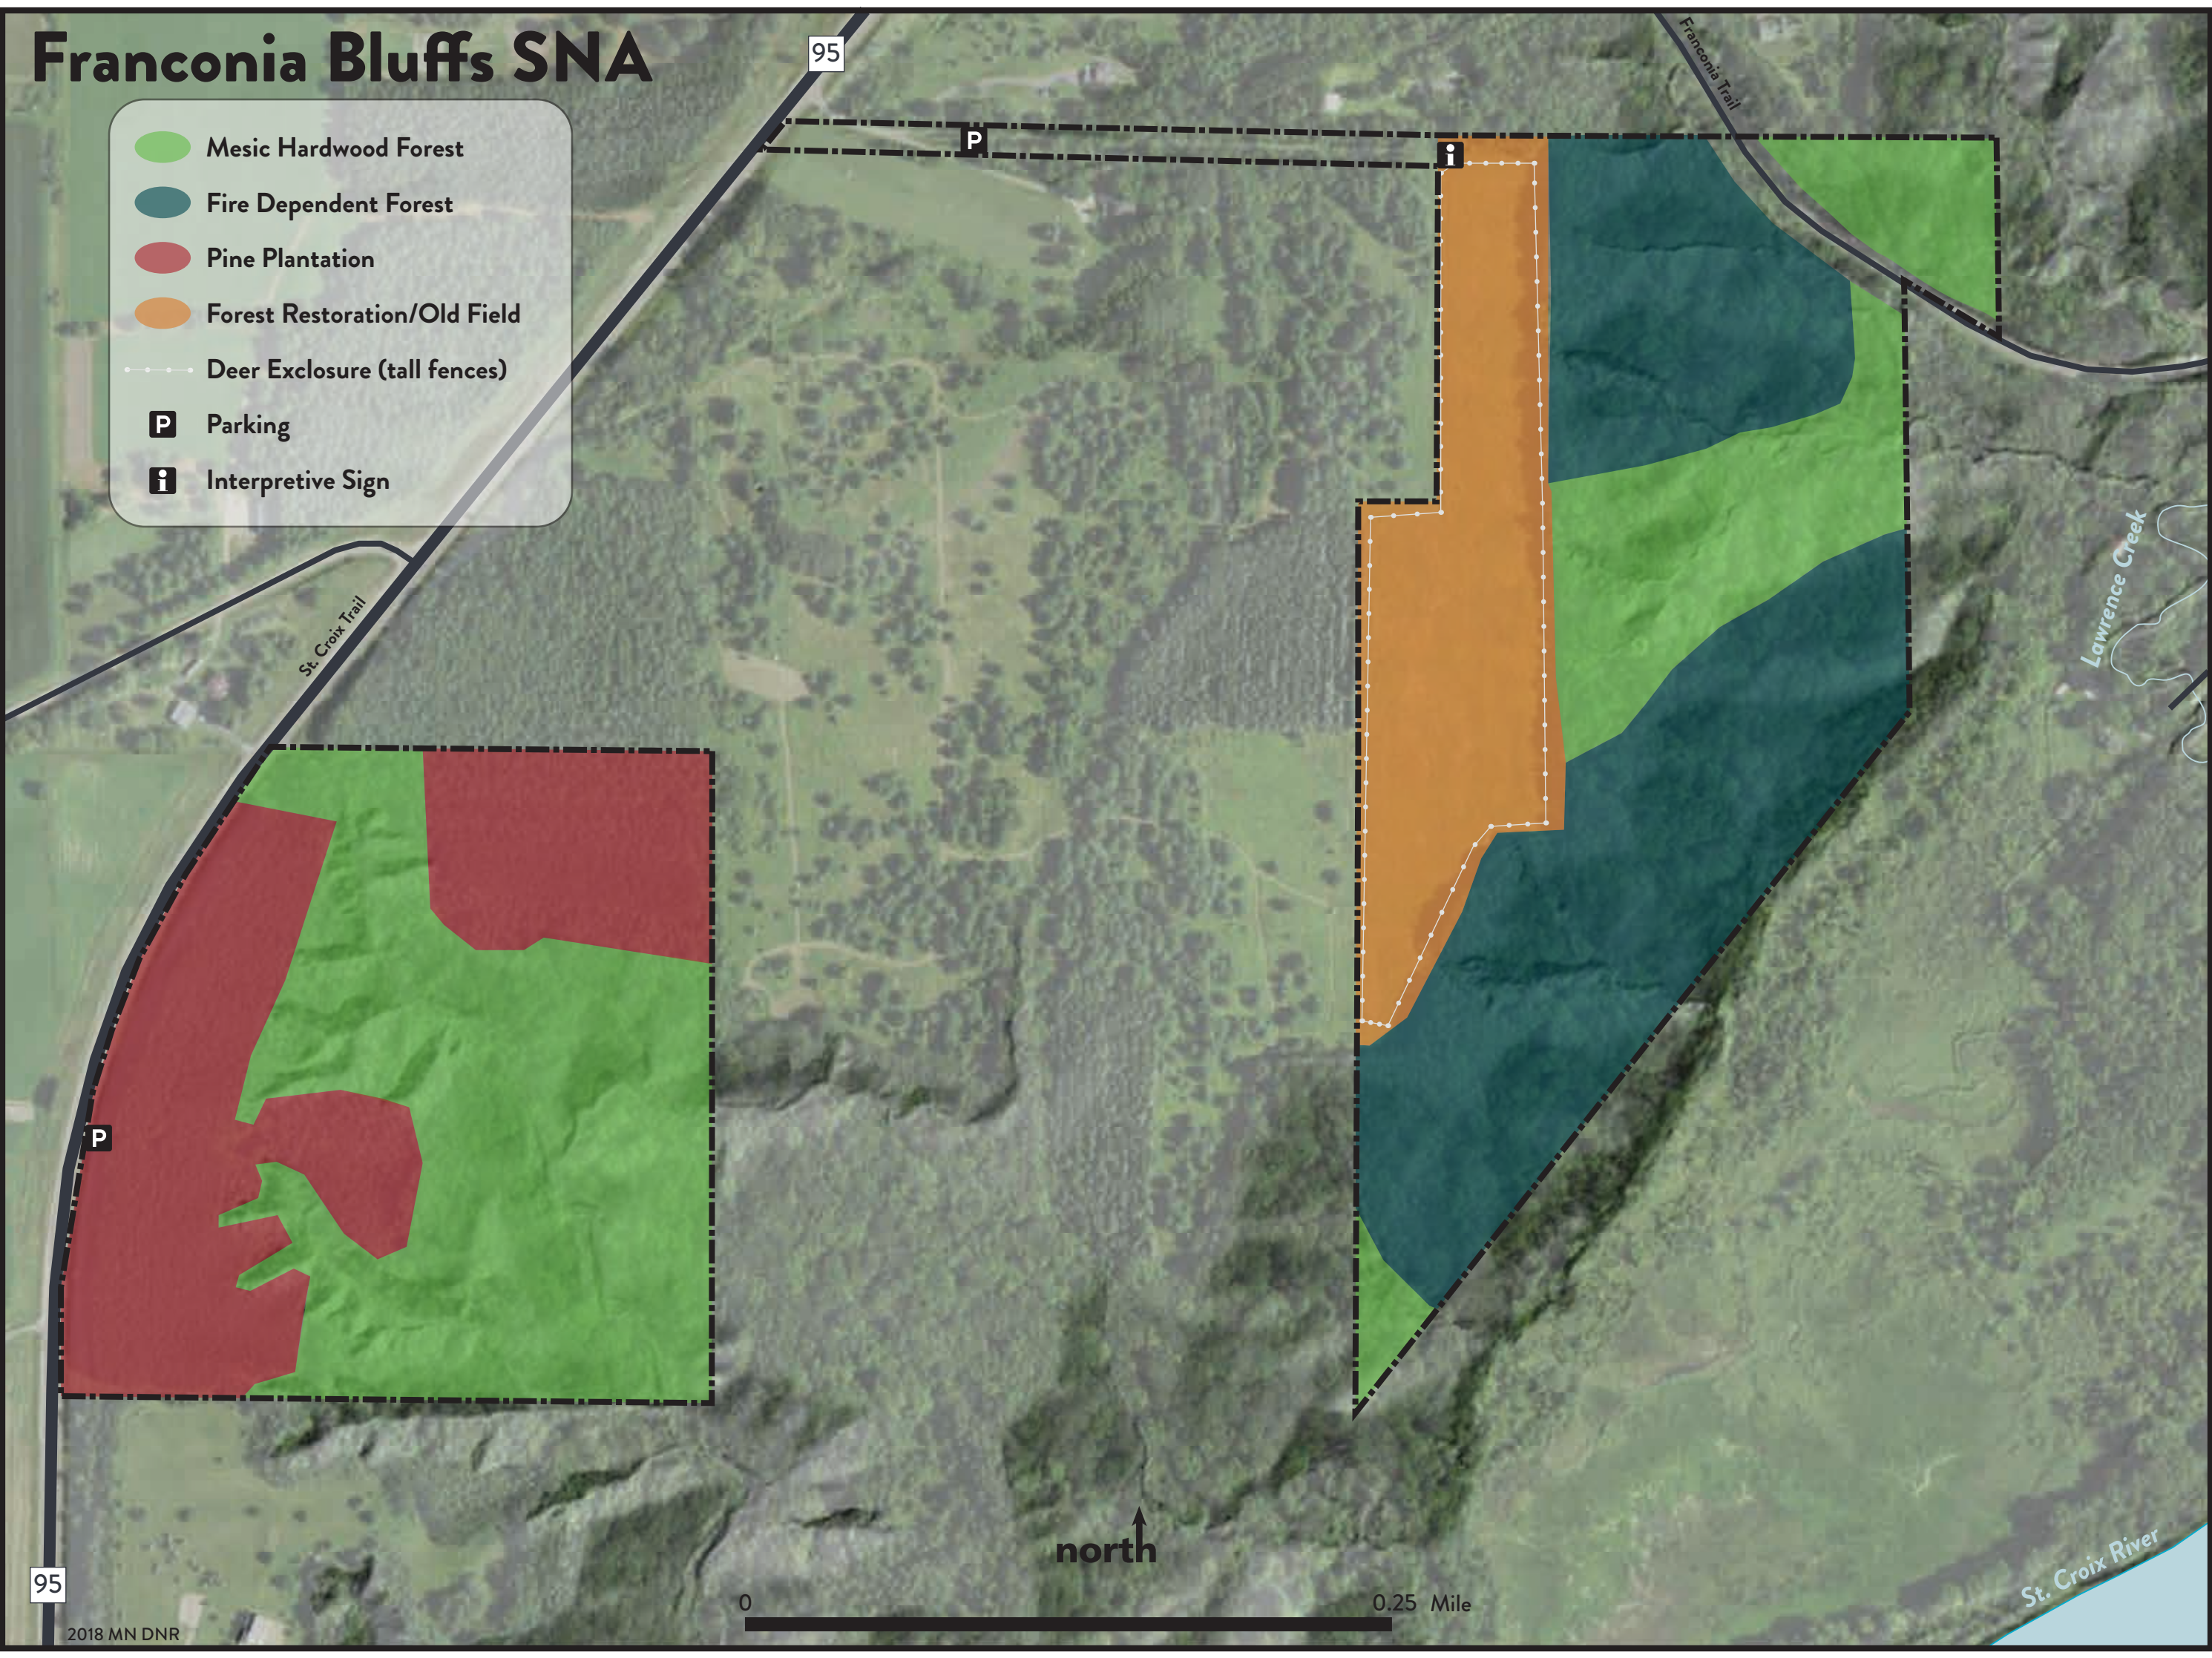

Franconia Bluffs SNA

-  Mesic Hardwood Forest
-  Fire Dependent Forest
-  Pine Plantation
-  Forest Restoration/Old Field
-  Deer Exclusion (tall fences)
-  Parking
-  Interpretive Sign

north

95